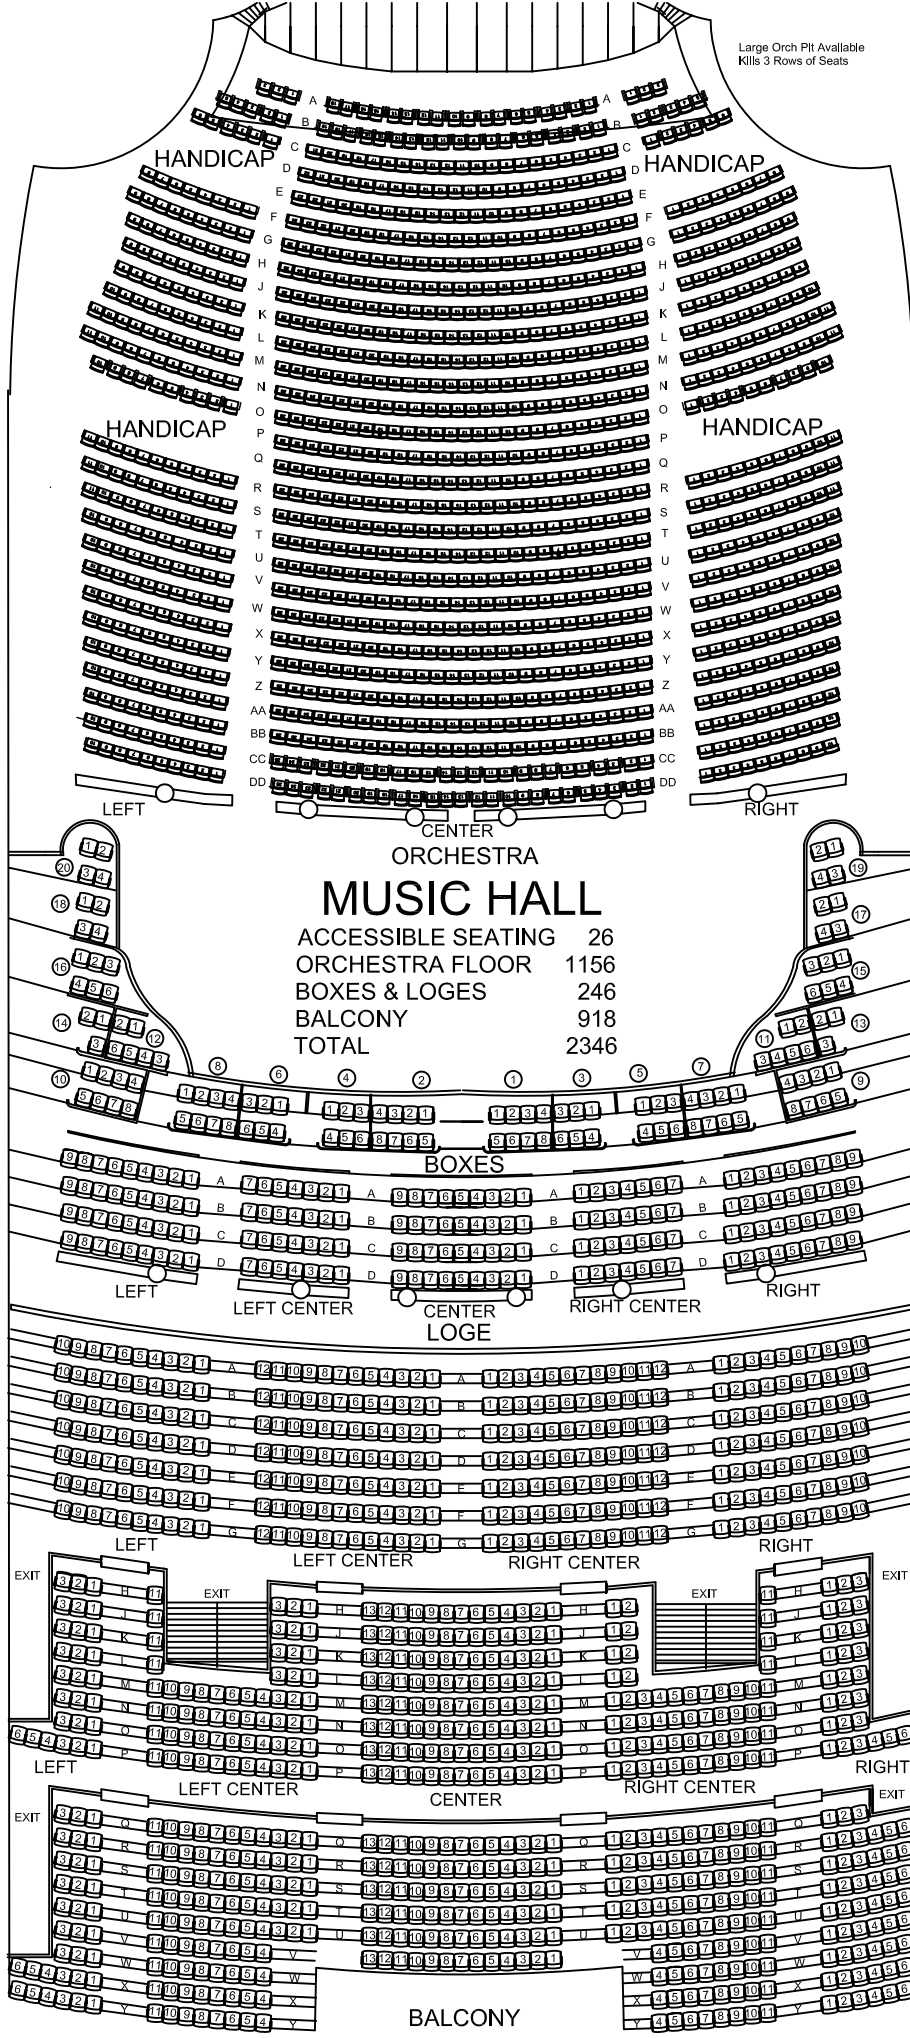

Large Orch Pit Available
Kills 3 Rows of Seats

MUSIC HALL

ACCESSIBLE SEATING	26
ORCHESTRA FLOOR	1156
BOXES & LOGES	246
BALCONY	918
TOTAL	2346