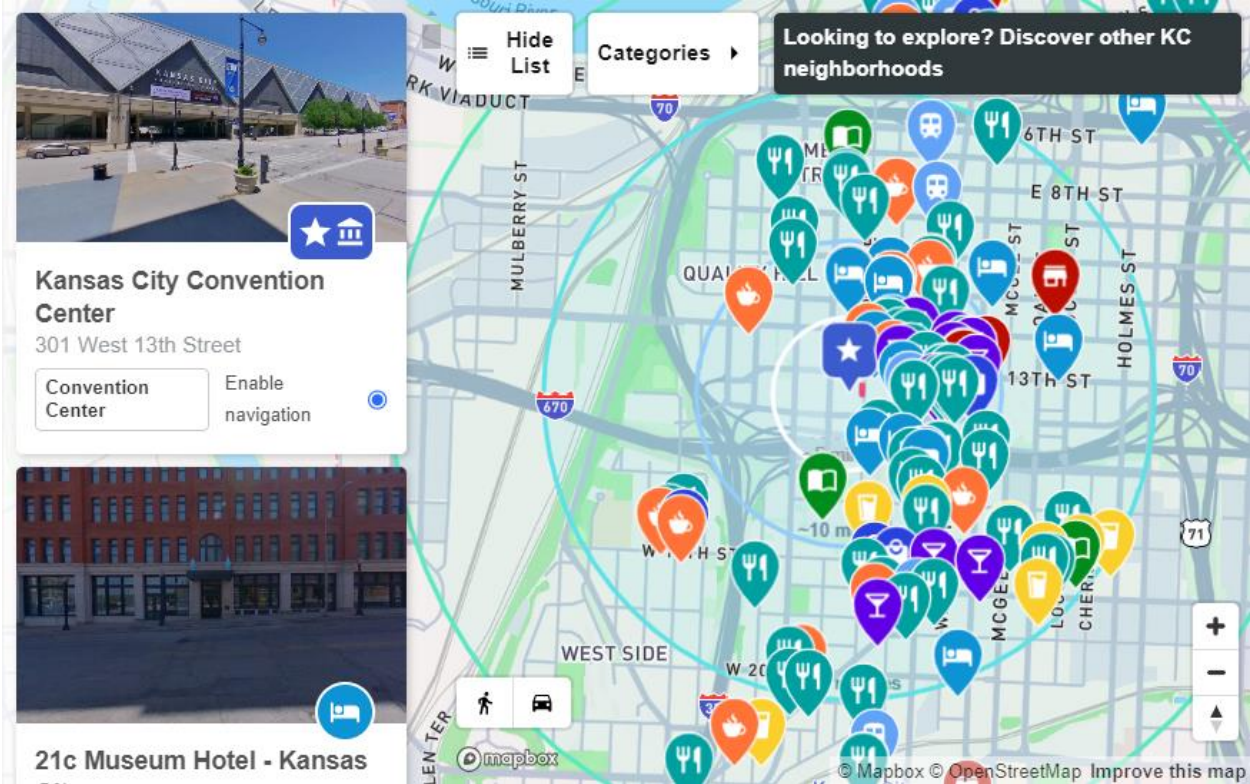

# Kansas City Convention District Map

Download our interactive map to discover all that downtown Kansas City has to offer, from its vibrant nightlife scene to its iconic attractions and award-winning restaurants.

## Embed Map on Your Website

Copy the example HTML embed code and paste it anywhere on your site that allows HTML content:

```
<div id="map-t2b6x7" style="width:100%; height:500px; position:relative;"></div> <script src="https://media.threshold360.com/map.js"></script> <script> STEP.displayMap({ containerId: "map-t2b6x7", collectionId: "t2b6x7" }); </script>
```

## Share Map Using a Link

Insert a hyperlink on emails, website or other applications that directs users to the interactive map of Kansas City.

URL: <https://share.threshold360.com/map/t2b6x7>

## QR Code of Kansas City Map

Use a QR code for any on-site marketing materials or other promotional items to encourage attendees to explore more of Kansas City.

[100x100px](#) | [200x200px](#) | [500x500px](#) | [1000x1000px](#)